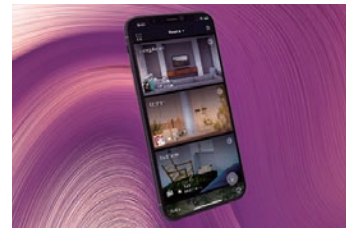

AV Setup Guide App

Offers expert guidance through installation, cable connections, and various other settings.